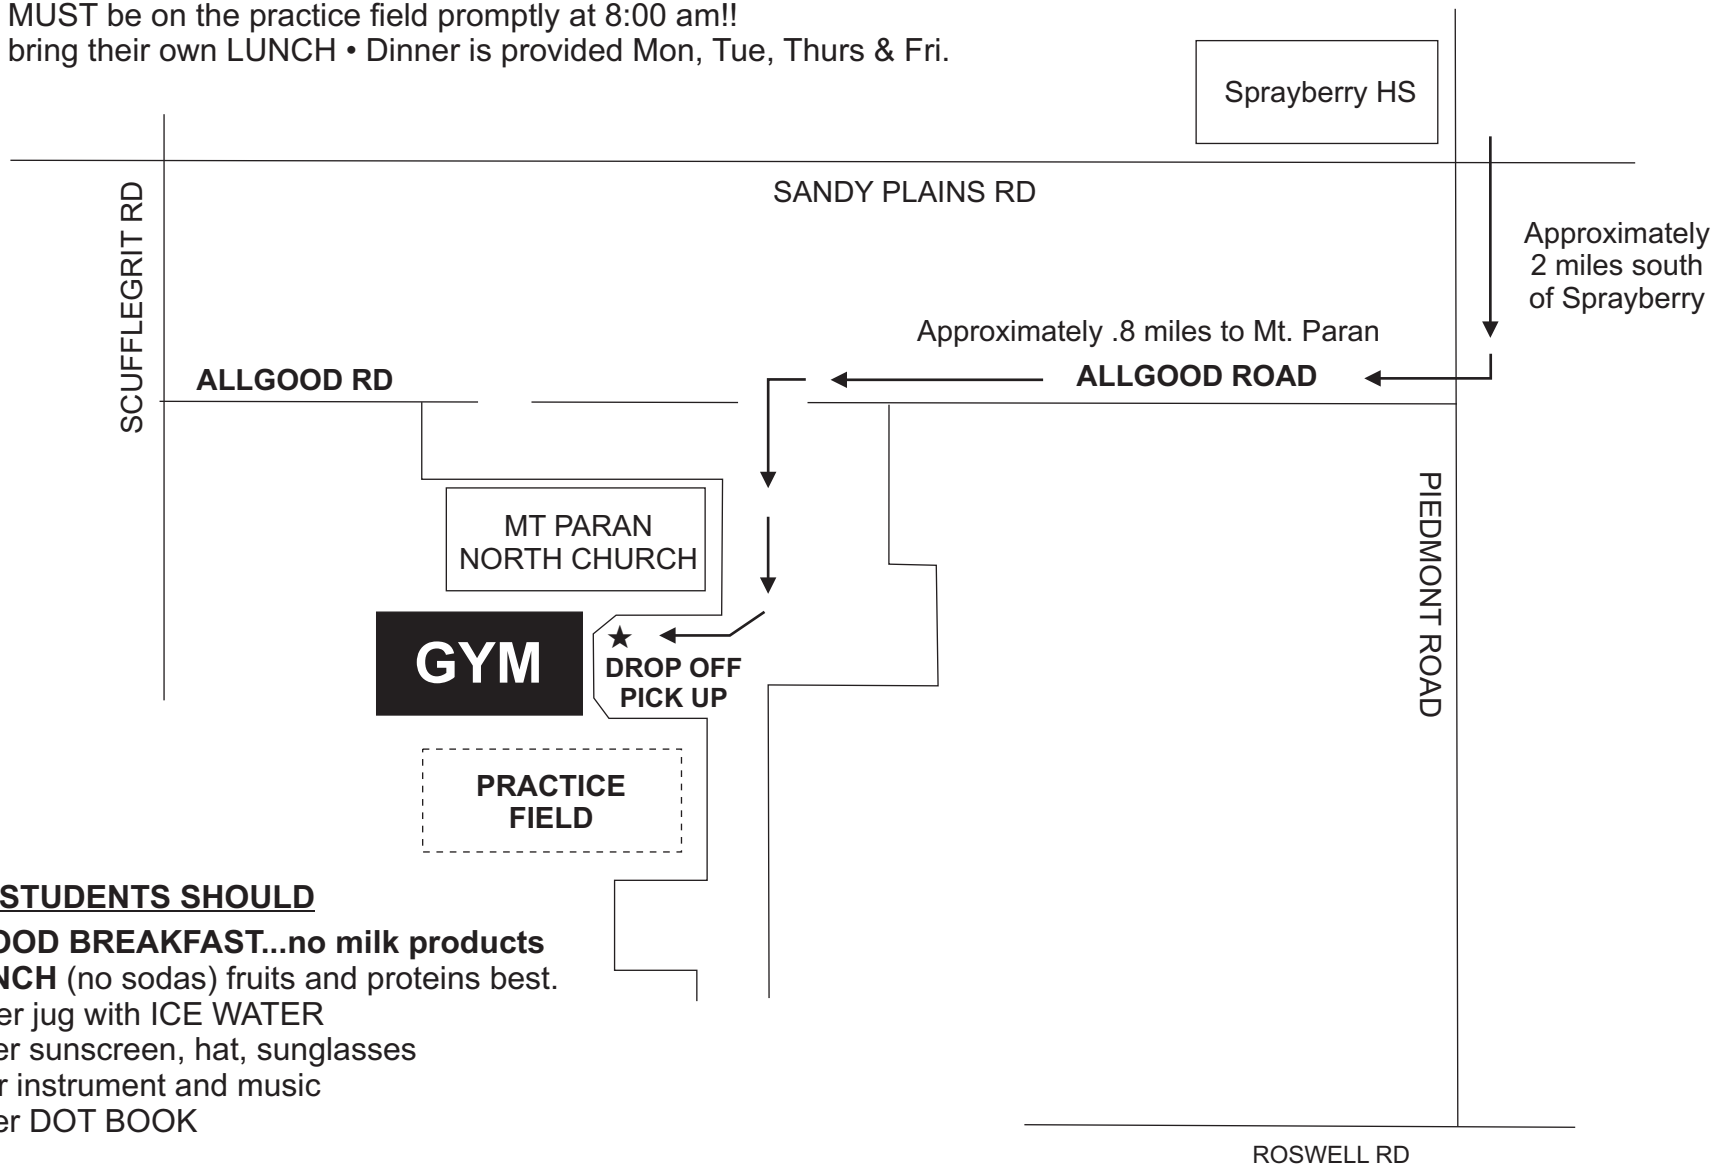

Sprayberry Marching Band - BAND CAMP WEEK - August 1 - 5, 2011

TIMES: 8:00 am - 9:00 pm Monday, Tuesday, Thursday & Friday • 8:00 am - 5:00 pm Wednesday

To be held at **MOUNT PARAN NORTH CHURCH OF GOD**
1700 Allgood Road, Marietta, GA 30062

Drop off and pick up students at the gym located behind the church.
ARRIVAL EACH DAY SHOULD BE NO LATER THAN 7:30 AM
Students **MUST** be on the practice field promptly at 8:00 am!!
Students bring their own LUNCH • Dinner is provided Mon, Tue, Thurs & Fri.